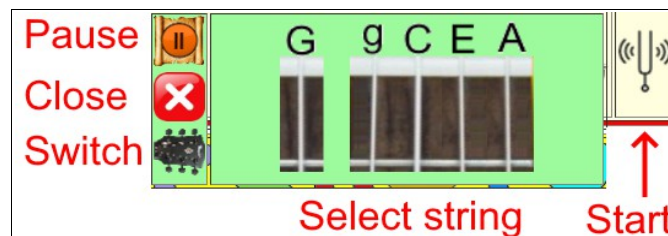

C1 The red **TOP** button takes you to the top of the song list – useful if you have scrolled down

C2 Clicking a key in the KC column goes straight to the KEY CHANGER version of this song

C3 The song title has a **yellow background** if you hover over before selection (mouse only)

C6 Click this button to cancel the current search

C7 Click this button for a uke tuner – high-g or low-G.
Each note sounds 10 times.
Switch brings up a guitar tuner.

When you have clicked on a song name you are taken to its display page: